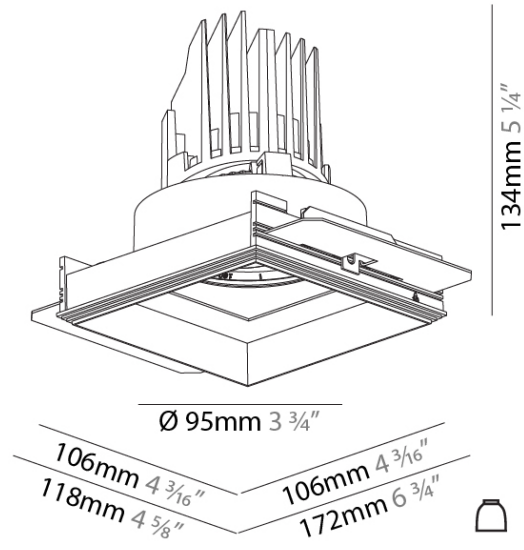

ELECTRICAL
Lamp Type: LED (Zhaga Standard)
Input Wattage (W): 15.5
Total Output Wattage (W): 14.5
Dimming: Tri-Mode (Non-Dimming and Phase Dimming (120Vac only) and 0-10V Dimming)
Driver Included: No
Driver Location: Recessed Housing
Driver Type: Constant Current - Universal
Driver Class: Class 2
Housing: See components
Input Voltage (V): 120 - 277
Constant Current (MA): 500

LED
Number of LEDs: 1
Color Temperature (°K): 2700 / 3000 / 3500 / 4000
Max. Delivered Lumen (lm): 940 / 980 / 1029 / 1050
Nominal Lumen (lm): 1386 / 1438 / 1511 / 1542
CRI: >90 CRI
Efficiency (%): 87.9 / 88.4 / 87.9
Lamp Life (hrs): 50000
Upon Request: RGB-W Tunable White Special Color Temperature Special LED

OPTICAL
Reflector: 20 / 40 / 60
Adjustability: Rotational 355°; Tilt 30°
Upon Request: Special Beam Angles

RATINGS AND CERTIFICATIONS
Zaneen Inc. © 2022, 10000 880-3382, F 416-247-9319, www.zaneen.com

Available for international specifications by adding "INT" at the end of the existing Model #. For assistance on 'custom' specifications, contact zteam@zaneen.com.
In a constant effort to supply the best product, we reserve the right to change specifications or materials without notice. The most recent specification sheets are found at zaneen.com
IP rating: IP20